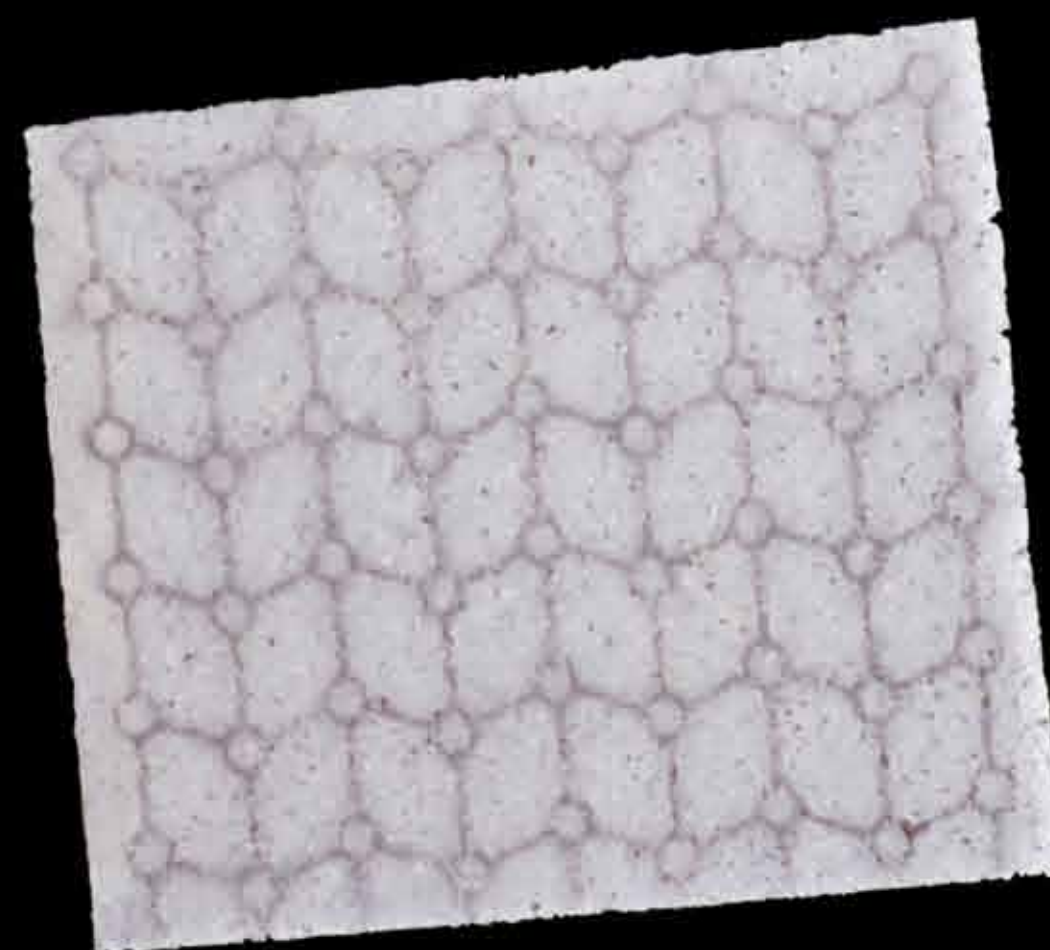

stryker[®]

Orbital Fracture
MEDPOR TITAN Orbital
Floor and Wall

Cancer Resection
Complete and 2/3 Orbits

Enophthalmos
MEDPOR Enophthalmos
Wedge

**Precise Soft-Tissue
Dissection**
Colorado Needle

Trauma
MEDPOR TITAN Sheets

Rim Reconstruction
MEDPOR Extended
Orbital Rim

MEDPOR

**The Sphere of Influence in the
Hands of an Oculoplastic Surgeon**